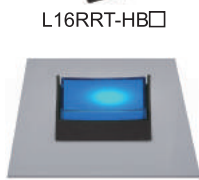

Ø16 Pilot Lights

Ø16 Pilot Lights (L16RR Series)

Type	Appearance	Model	Contact block	LED block
			C contact	DC voltage
Flat round, extended	 L16RR-EY□	L16RR-E□5	—	1 (5VDC)
		L16RR-E□12		1 (12VDC)
		L16RR-E□24		1 (24VDC)
※□ indicates color: R , B , G , Y , W ※The light unit and LED blocks are sold separately. (light unit: bold letters, LED block: regular letters) ※The LED color is the same as the control unit.				
• Dimensions (unit: mm) <div style="display: flex; justify-content: space-around; align-items: flex-start;">    </div> <p style="text-align: right;">※For panel cut-out dimensions, please refer to page A-48.</p>				

Type	Appearance	Model	Contact block	LED block
			C contact	DC voltage
Flat square (half guard), extended	 L16RRS-HG□	L16RRS-H□5	—	1 (5VDC)
		L16RRS-H□12		1 (12VDC)
		L16RRS-H□24		1 (24VDC)
※□ indicates color: R , B , G , Y , W ※The light unit and LED blocks are sold separately. (light unit: bold letters, LED block: regular letters) ※The LED color is the same as the control unit.				
• Dimensions (unit: mm) <div style="display: flex; justify-content: space-around; align-items: flex-start;">    </div> <p style="text-align: right;">※For panel cut-out dimensions, please refer to page A-48.</p>				

Ø16 Pilot Lights

Type	Appearance	Model	Contact block	LED block
			C contact	DC voltage
Flat rectangular (half guard), extended		L16RRT-H□5	—	1 (5VDC)
		L16RRT-H□12		1 (12VDC)
		L16RRT-H□24		1 (24VDC)

※□ indicates color: **R**, **B**, **G**, **Y**, **W**
 ※The light unit and LED blocks are sold separately.
 (light unit: bold letters, LED block: regular letters)
 ※The LED color is the same as the control unit.